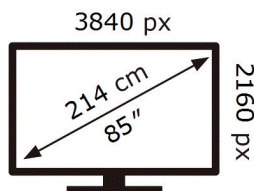

ENERG 

SAMSUNG

UE85DU7190U

166 kWh/1000h

ABCDEF **G**

250 kWh/1000h

2019/2013