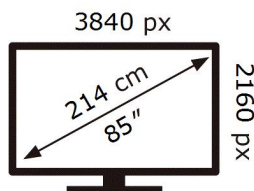

ENERG

SAMSUNG

GQ85QN95DAT

142 kWh/1000h

ABCDEF **G**

347 kWh/1000h

2019/2013