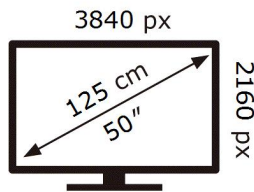

ENERG

SAMSUNG

UE50DU8000K

70 kWh/1000h

ABCDEF **G**

110 kWh/1000h

2019/2013