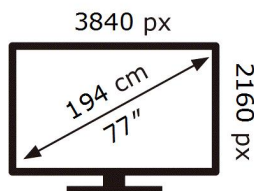

ENERG

SAMSUNG

QE77S90DAE

126 kWh/1000h

ABCDEF **G**

161 kWh/1000h

2019/2013