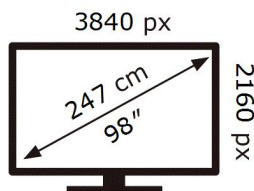

ENERG ⚡

SAMSUNG

QE98QN90DAT

153 kWh/1000h

ABCDEF **G**

351 kWh/1000h

2019/2013