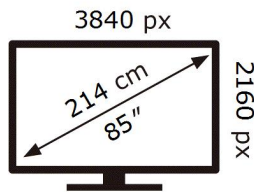

ENERG

SAMSUNG

UE85DU7100K

166 kWh/1000h

ABCDEF **G**

250 kWh/1000h

2019/2013