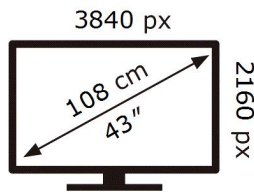

**ENERG** 

**SAMSUNG**

UE43DU7100K

**53** kWh/1000h

ABCDEF **G**

**104** kWh/1000h

2019/2013