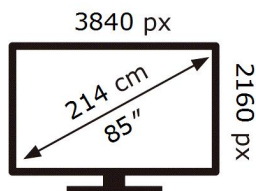

ENERG 

SAMSUNG

UE85DU7150K

166 kWh/1000h

ABCDEF **G**

HDR

250 kWh/1000h

2019/2013