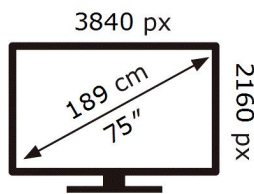

ENERG ⚡

SAMSUNG

UE75DU7150K

139 kWh/1000h

ABCDEF **G**

178 kWh/1000h

2019/2013