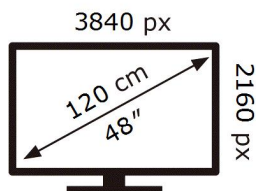

ENERG

SAMSUNG

QE48S93DAE

66 kWh/1000h

ABCDEF **G**

HDR

88 kWh/1000h

2019/2013