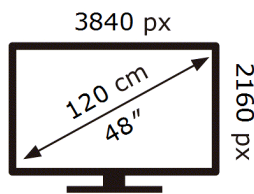

SAMSUNG

QE48S93DAE

66 kWh/1000h

ABCDEF **G**

88 kWh/1000h

ENERG

SAMSUNG

QE48S93DAE