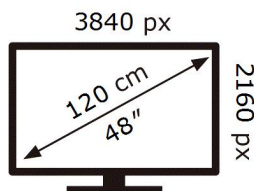

66 kWh/1000h

ABCDEF **G**

HDR

88 kWh/1000h