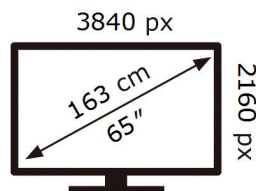

ENERG

SAMSUNG

QE65S93DAT

90 kWh/1000h

ABCDEF **G**

149 kWh/1000h

2019/2013