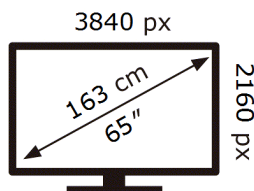

**90** kWh/1000h

ABCDEF **G**

**149** kWh/1000h

**ENERG**

**SAMSUNG**

QE65S93DAT

**90** kWh/1000h

ABCDEF **G**