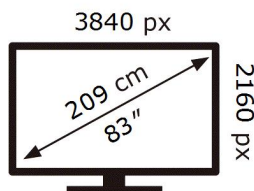

ENERG

SAMSUNG

QE83S93DAE

150 kWh/1000h

ABCDEF **G**

192 kWh/1000h

2019/2013