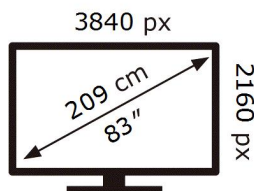

QE83S93DAE

**150** kWh/1000h

ABCDEF **G**

**192** kWh/1000h

2019/2013