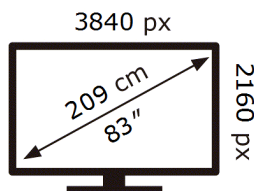

SAMSUNG

QE83S93DAE

**150** kWh/1000h

ABCDEF **G**

**192** kWh/1000h

2019/2013

**ENERG**

**SAMSUNG**