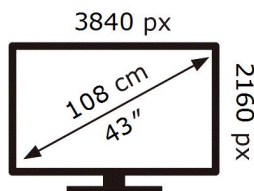

ENERG

SAMSUNG

QE43QN92CAT

54 kWh/1000h

ABCDEF **G**

114 kWh/1000h

2019/2013