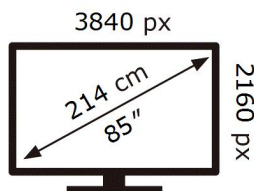

ENERG ⚡

SAMSUNG

TU85DU7100K

166 kWh/1000h

ABCDEF **G**

250 kWh/1000h

2019/2013