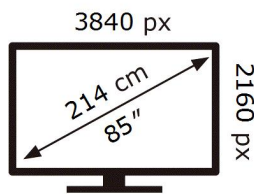

ENERG

SAMSUNG

TU85DU7105K

166 kWh/1000h

ABCDEF **G**

250 kWh/1000h

2019/2013