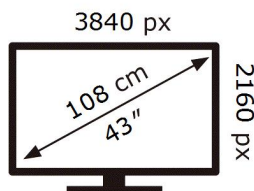

ENERG

SAMSUNG

GQ43QN94DAT

51 kWh/1000h

ABCDEF **G**

106 kWh/1000h

2019/2013