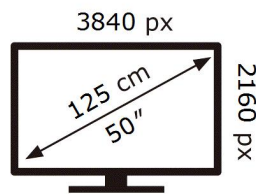

ENERG

SAMSUNG

GQ50QN94DAT

61 kWh/1000h

ABCDEF **G**

133 kWh/1000h

2019/2013