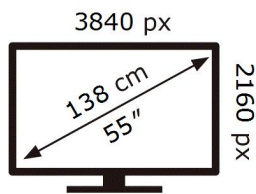

ENERG

SAMSUNG

GQ55QN94DAT

77 kWh/1000h

ABCDEF **G**

174 kWh/1000h

2019/2013