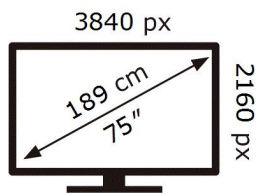

ENERG 

SAMSUNG

GQ75Q80DAT

134 kWh/1000h

ABCDEF **G**

324 kWh/1000h

2019/2013