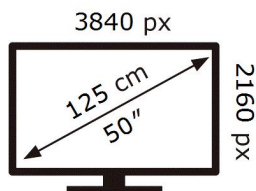

ENERG

SAMSUNG

GQ50Q80DAT

69 kWh/1000h

ABCDEF **G**

202 kWh/1000h

2019/2013