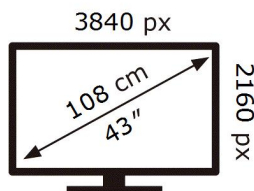

UE43DU8070U

53 kWh/1000h

ABCDEF **G**

106 kWh/1000h

2019/2013