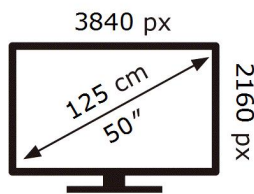

ENERG

SAMSUNG

UE50DU8070U

70 kWh/1000h

ABCDEF **G**

110 kWh/1000h

2019/2013