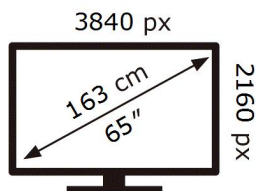

QE65QN93DAT

90 kWh/1000h

ABCDEF **G**

210 kWh/1000h

2019/2013