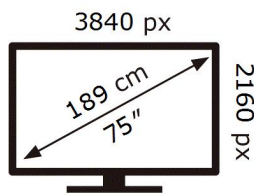

UE75DU8070U

137 kWh/1000h

ABCDEF **G**

227 kWh/1000h

2019/2013