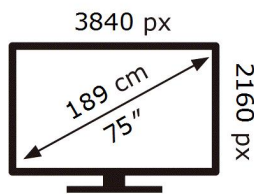

QE75QN93DAT

102 kWh/1000h

ABCDEF **G**

248 kWh/1000h

2019/2013