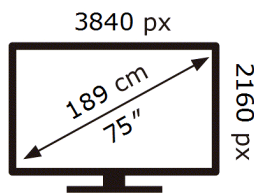

SAMSUNG

QE75QN93DAT

102 kWh/1000h

ABCDEF **G**

248 kWh/1000h

2019/2013

ENERG 

SAMSUNG