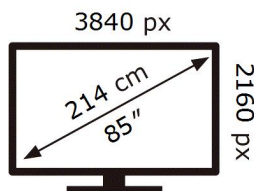

QE85QN93DAT

123 kWh/1000h

ABCDEF **G**

339 kWh/1000h

2019/2013