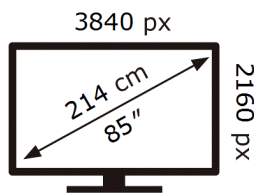

SAMSUNG

QE85QN93DAT

123 kWh/1000h

ABCDEF **G**

339 kWh/1000h

2019/2013

ENERG

SAMSUNG