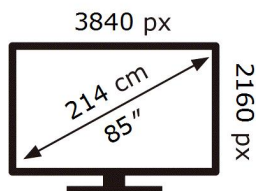

ENERG

SAMSUNG

QE85QN95DAT

142 kWh/1000h

ABCDEF **G**

347 kWh/1000h

2019/2013