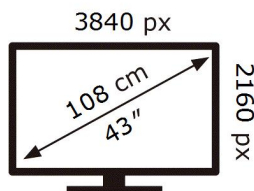

ENERG

SAMSUNG

QE43Q67DAU

50 kWh/1000h

ABCDEF **G**

101 kWh/1000h

2019/2013