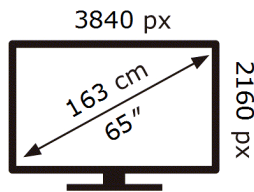

SAMSUNG

QE65Q77DAT

85 kWh/1000h

ABCDEF **G**

220 kWh/1000h

2019/2013

ENERG

SAMSUNG