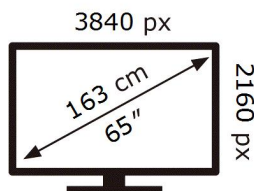

QE65Q77DAT

85 kWh/1000h

ABCDEF **G**

220 kWh/1000h

2019/2013