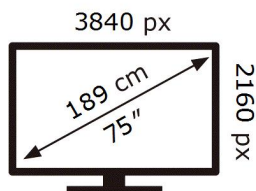

ENERG

SAMSUNG

QE75Q67DAU

84 kWh/1000h

ABCDEF **G**

204 kWh/1000h

2019/2013