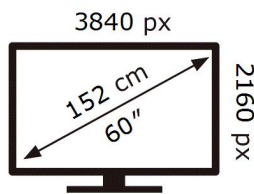

ENERG

SAMSUNG

UE60DU7190U

98 kWh/1000h

ABCDEF **G**

134 kWh/1000h

2019/2013