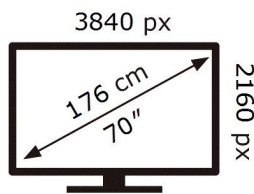

ENERG 

SAMSUNG

UE70DU7100K

123 kWh/1000h

ABCDEF **G**

170 kWh/1000h

2019/2013