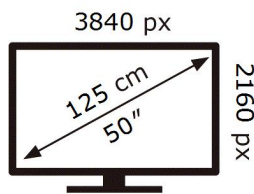

UE50DU7170U

70 kWh/1000h

ABCDEF **G**

HDR

105 kWh/1000h

2019/2013