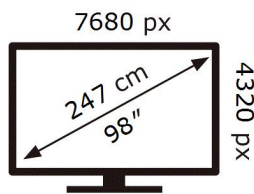

ENERG

SAMSUNG

QE98QN990CT

199 kWh/1000h

ABCDEF **G**

HDR

557 kWh/1000h

2019/2013