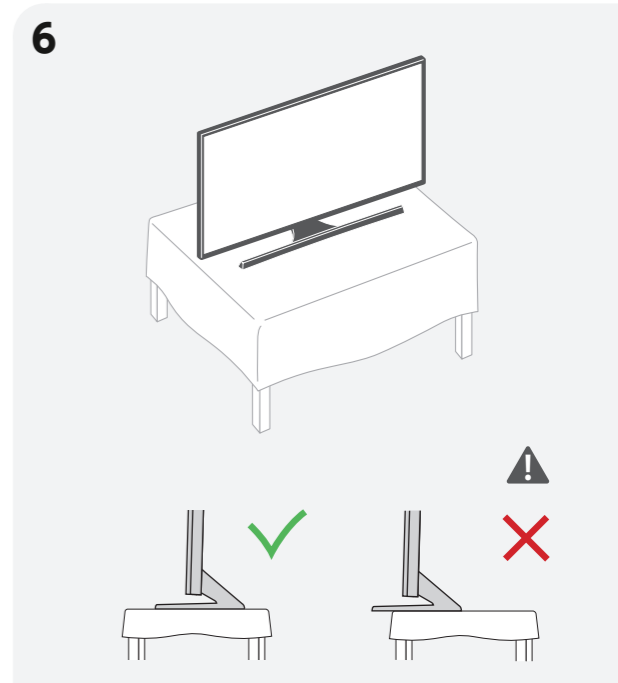

## Unpack

- 48" ~ 55"  
M4 X L14 (4EA)  
M4 X L12 (4EA)
- 65"  
M4 X L14 (8EA)
- 4EA
- Regulatory Guide
- 3D Active Glasses

## Connect

When you connect or disconnect the One Connect Mini cable, the TV reboots with a reboot warning message.