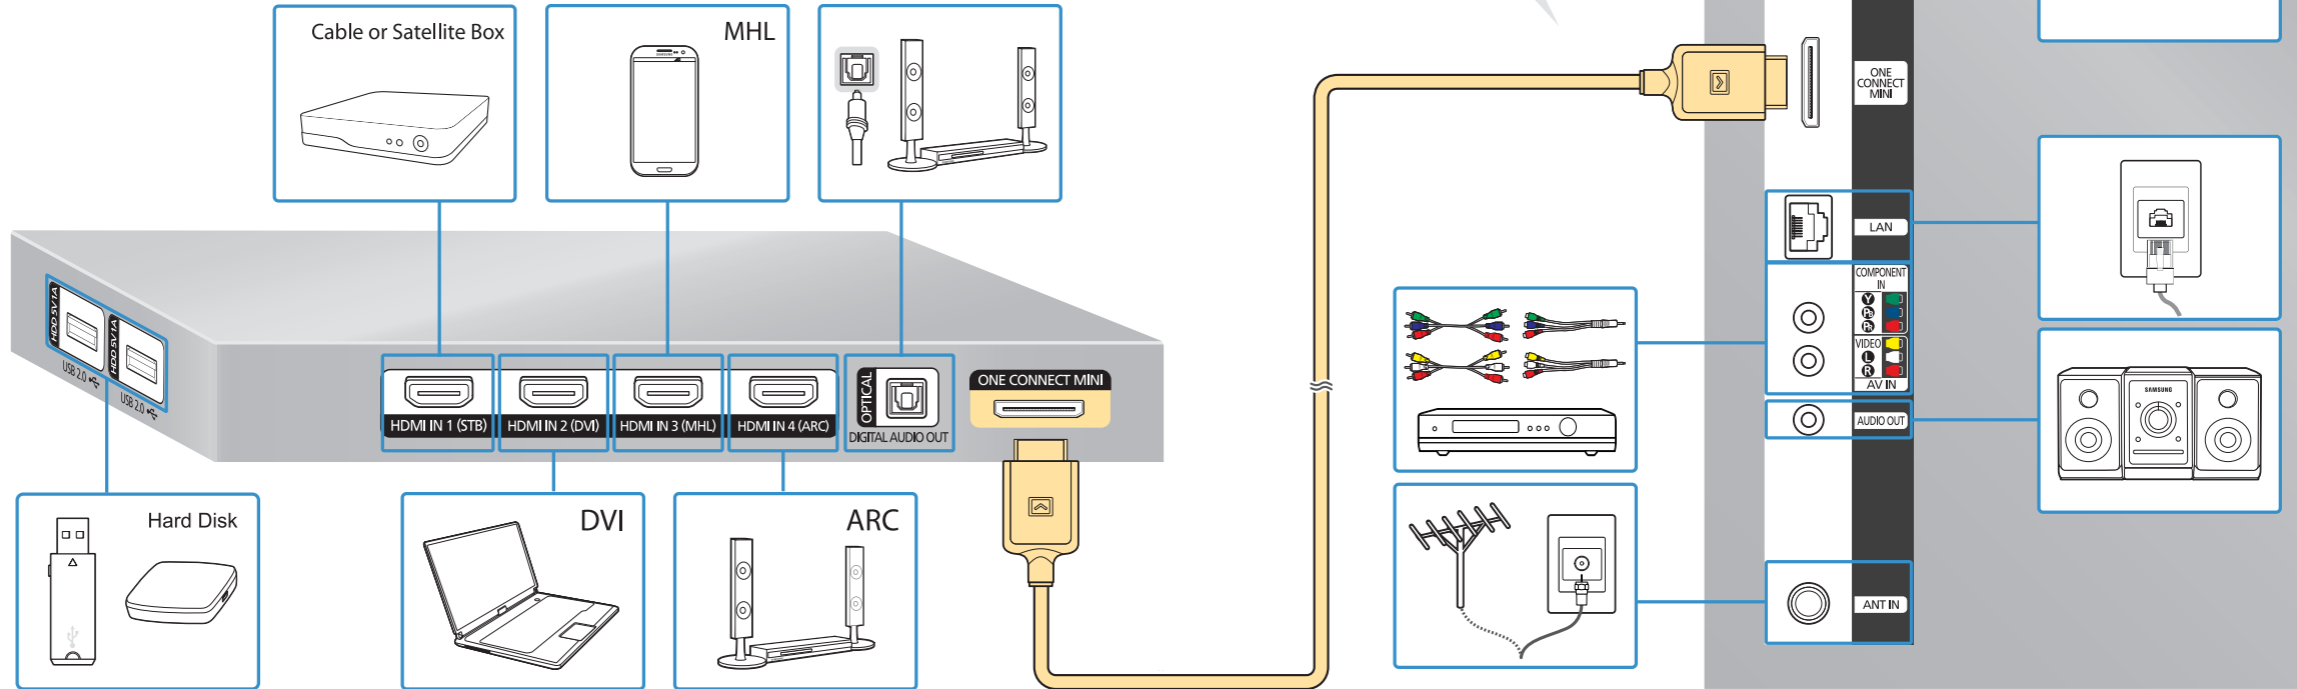

## Connect

When you connect or disconnect the One Connect Mini cable, the TV reboots with a reboot warning message.

## Initial Setup