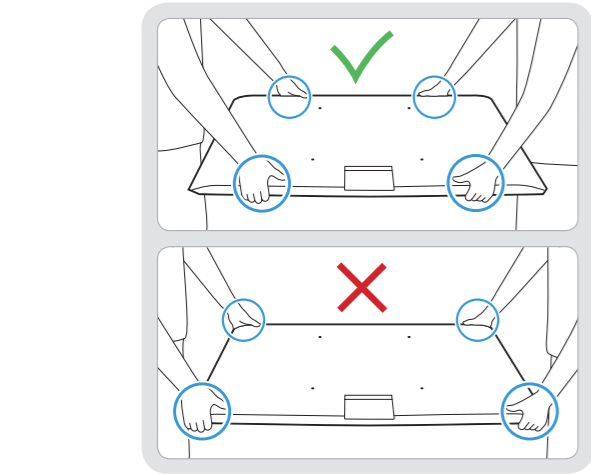

SET-UP GUIDE

Unpack

- 48" ~ 55"
  M4 X L14 (4EA)
  M4 X L12 (4EA)
- 65"
  M4 X L14 (8EA)
- 4EA
- Regulatory Guide
- 3D Active Glasses

Assemble

BN68-07054V-00