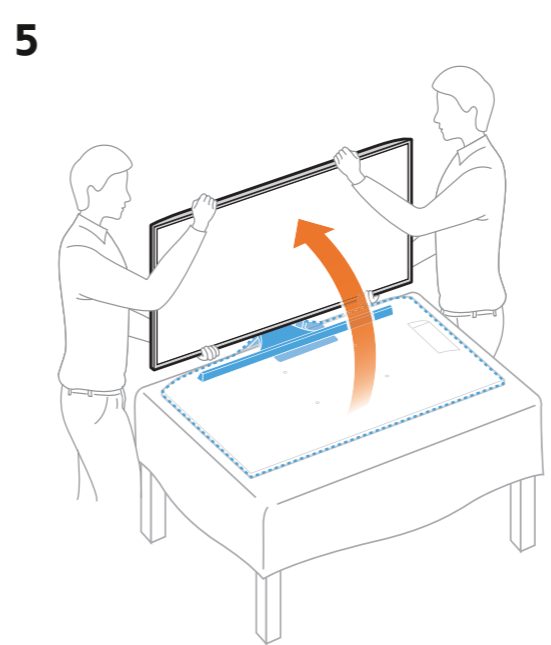

## Unpack

- 48" ~ 55"  
M4 X L14 (4EA)  
M4 X L12 (4EA)
- 65"  
M4 X L14 (8EA)
- 4EA
- Regulatory Guide
- 3D Active Glasses

## Connect

When you connect or disconnect the One Connect Mini cable, the TV reboots with a reboot warning message.