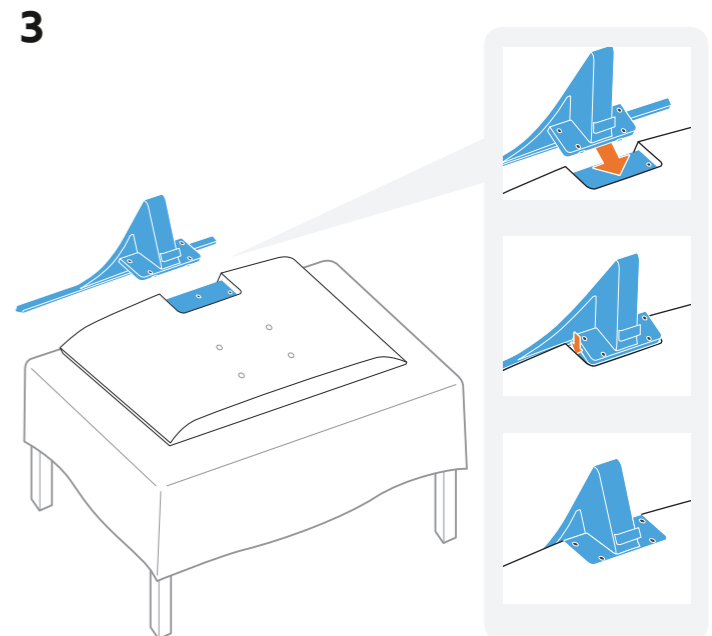

## Unpack

- 48" ~ 55"  
M4 X L14 (4EA)  
M4 X L12 (4EA)
- 65"  
M4 X L14 (8EA)
- 4EA
- Regulatory Guide
- 3D Active Glasses

## Connect

When you connect or disconnect the One Connect Mini cable, the TV reboots with a reboot warning message.