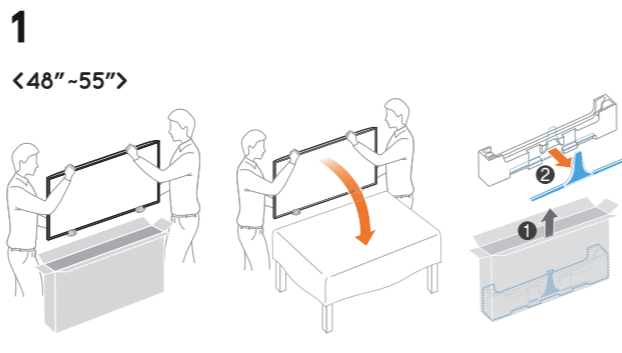

## Unpack

- 48" ~ 55"  
M4 X L14 (4EA)  
M4 X L12 (4EA)
- 65"  
M4 X L14 (8EA)
- 4EA
- Regulatory Guide
- 3D Active Glasses

## Connect

When you connect or disconnect the One Connect Mini cable, the TV reboots with a reboot warning message.