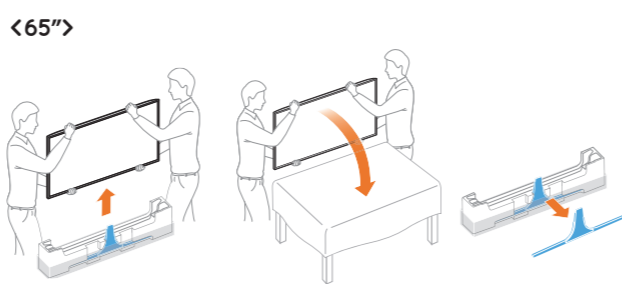

## Unpack

- 48" ~ 55"  
M4 X L14 (4EA)  
M4 X L12 (4EA)
- 65"  
M4 X L14 (8EA)
- 4EA
- Regulatory Guide
- 3D Active Glasses

## Connect

When you connect or disconnect the One Connect Mini cable, the TV reboots with a reboot warning message.