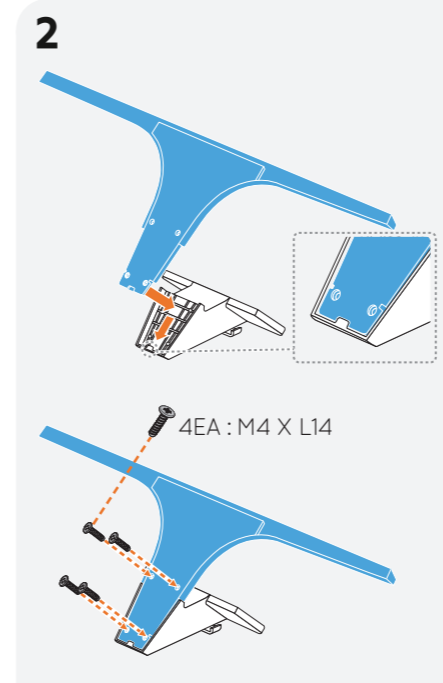

## Unpack

- 48" ~ 55"  
M4 X L14 (4EA)  
M4 X L12 (4EA)
- 65"  
M4 X L14 (8EA)
- 4EA
- Regulatory Guide
- 3D Active Glasses

## Connect

When you connect or disconnect the One Connect Mini cable, the TV reboots with a reboot warning message.