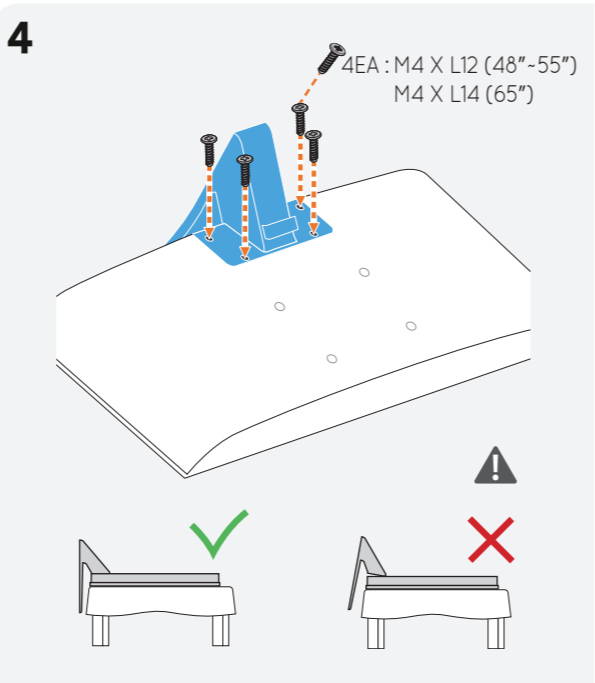

## Unpack

- 48" ~ 55"  
M4 X L14 (4EA)  
M4 X L12 (4EA)
- 65"  
M4 X L14 (8EA)
- 4EA
- Regulatory Guide
- 3D Active Glasses

## Connect

When you connect or disconnect the One Connect Mini cable, the TV reboots with a reboot warning message.