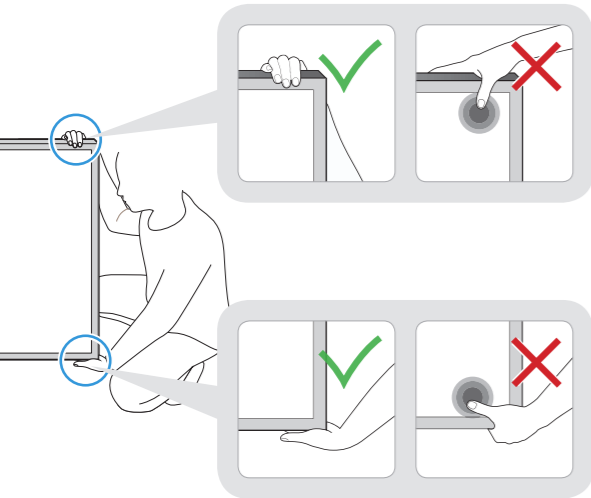

SET-UP GUIDE

Unpack

- 48" ~ 55"
  M4 X L14 (4EA)
  M4 X L12 (4EA)
- 65"
  M4 X L14 (8EA)
- 4EA
- Regulatory Guide
- 3D Active Glasses

Assemble

BN68-07054V-00