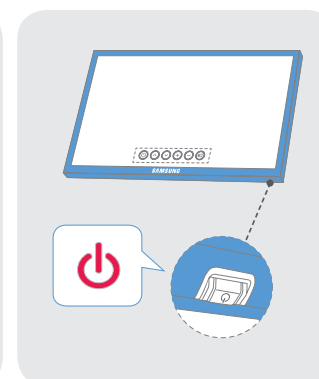

INITIAL SETUP