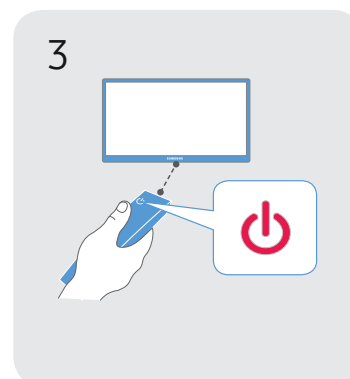

INITIAL SETUP