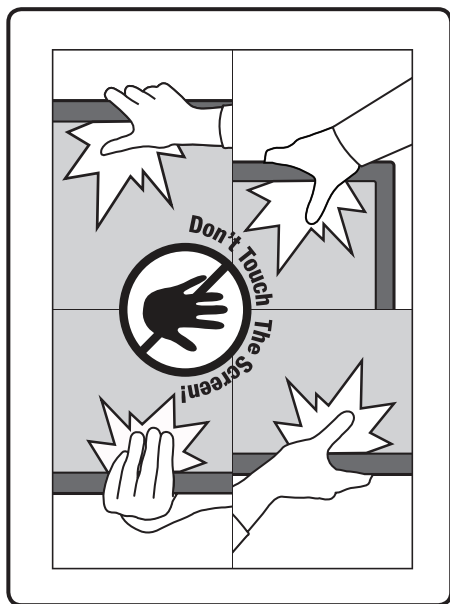

INITIAL SETUP