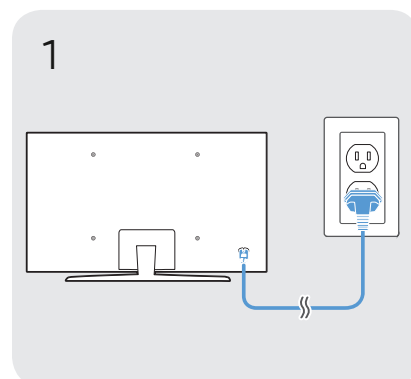

INITIAL SETUP