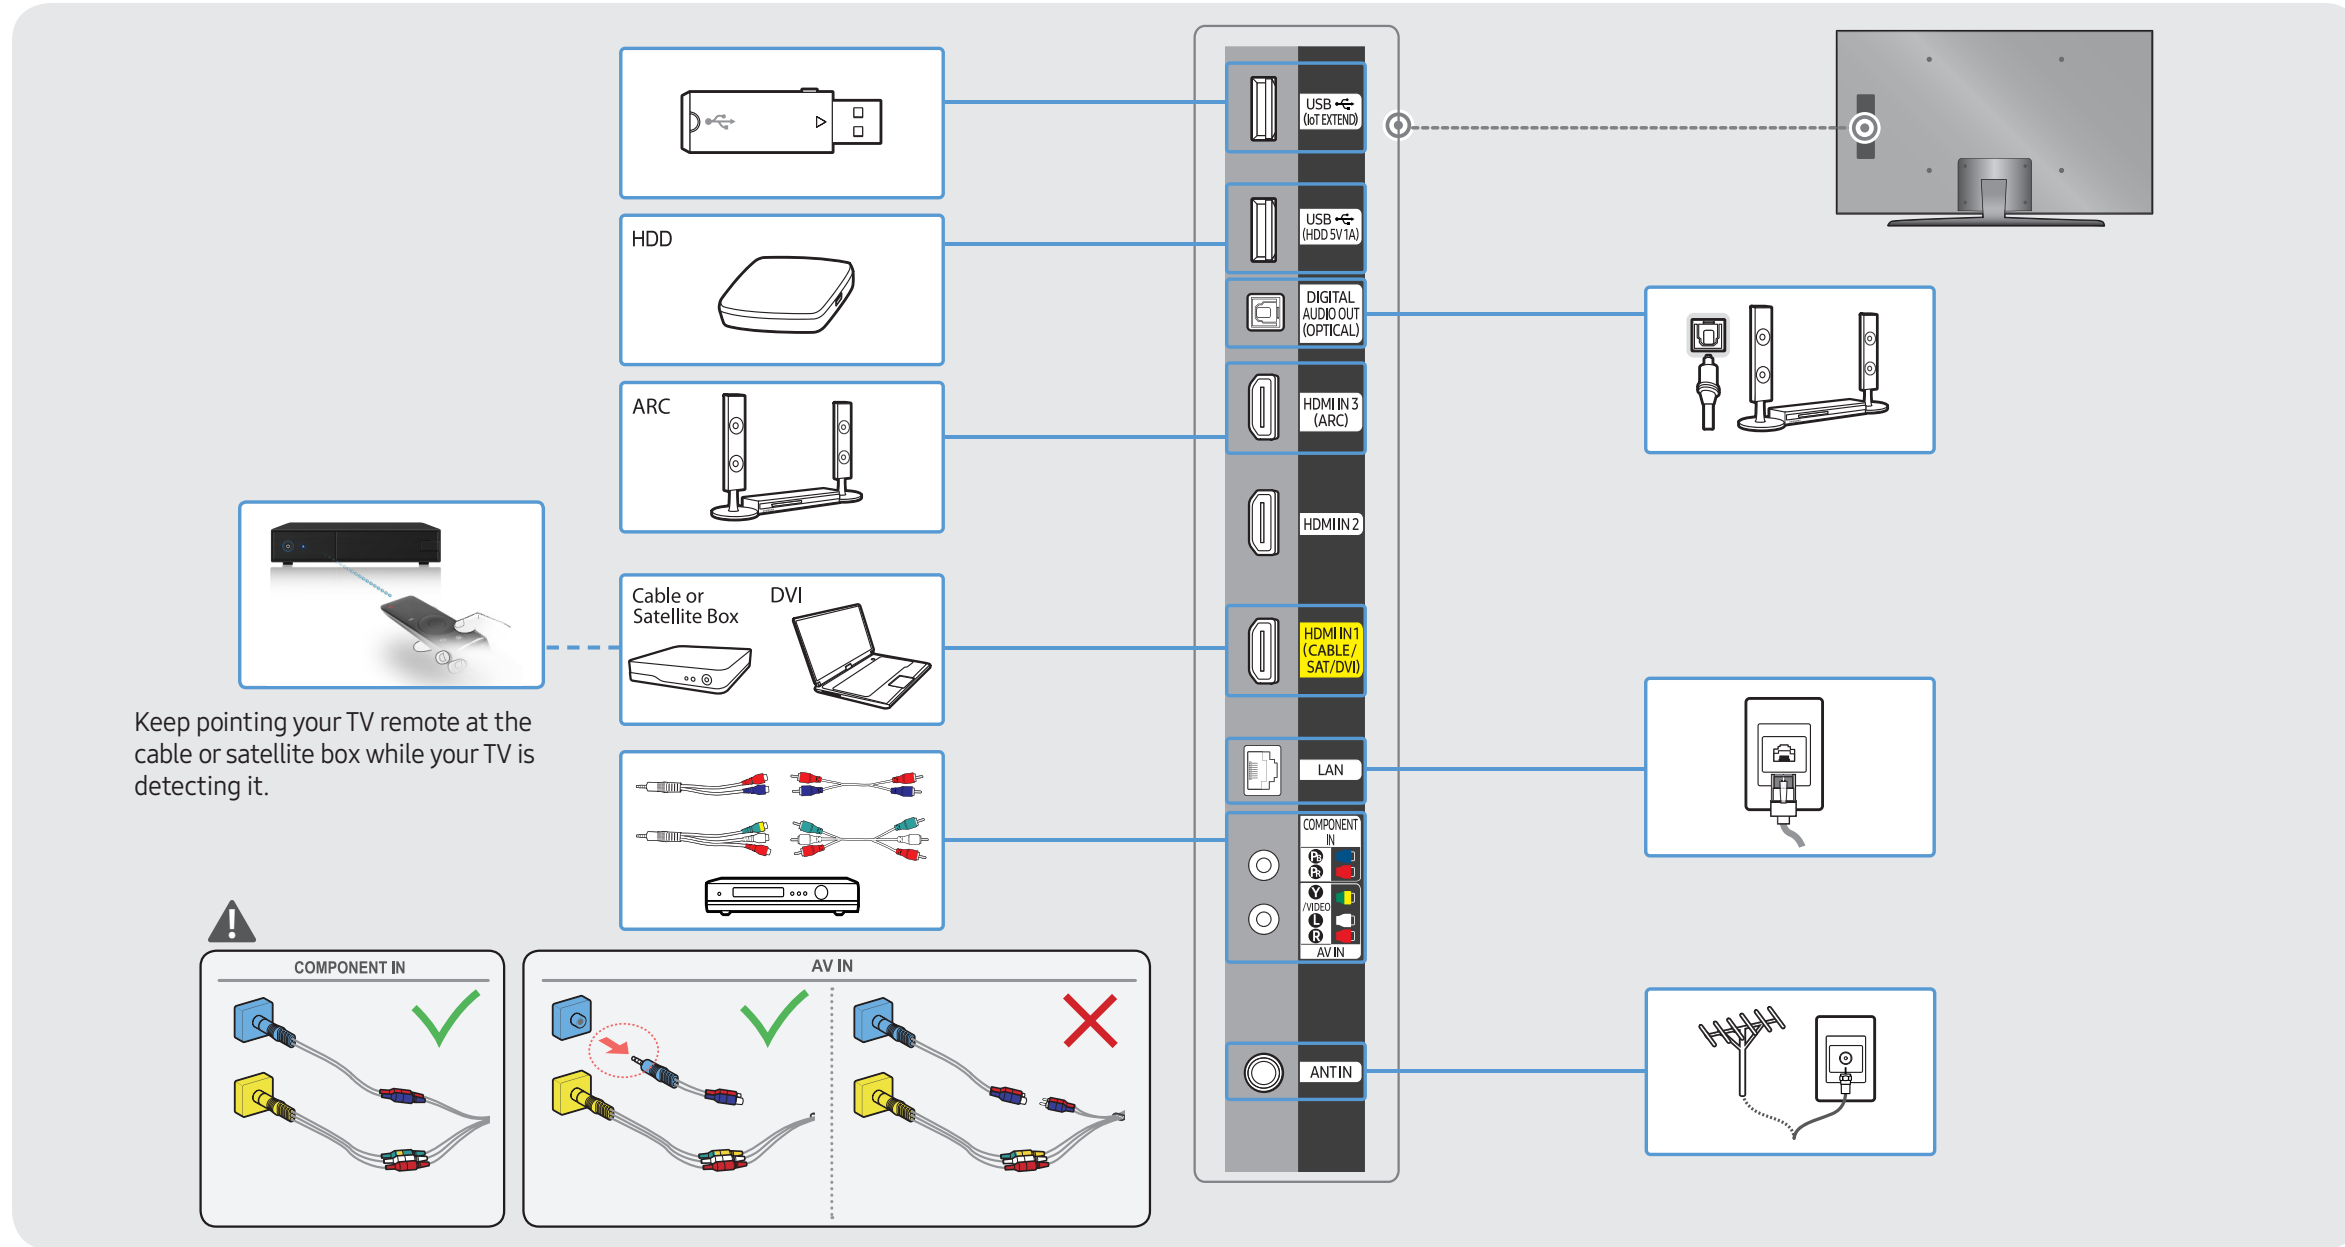

QUICK SETUP GUIDE

SAMSUNG

UNPACK

SAMSUNG SMART REMOTE & BATTERIES (AA X 2)
 POWER CORD
 4EA WALL MOUNT ADAPTER
 COMPONENT IN / AV IN ADAPTER
 USER MANUAL REGULATORY GUIDE

☑ For details about the use of parts, refer to the User Manual.

CONNECT

INITIAL SETUP

BN68-07841R-00