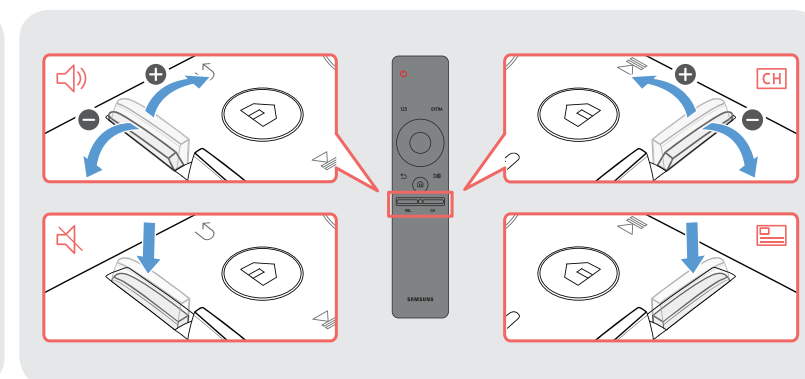

QUICK SETUP GUIDE

SAMSUNG

UNPACK

SAMSUNG SMART REMOTE & BATTERIES (AA X 2)
 POWER CORD
 4EA WALL MOUNT ADAPTER
 COMPONENT IN / AV IN ADAPTER
 USER MANUAL REGULATORY GUIDE

☑ For details about the use of parts, refer to the User Manual.

CONNECT

INITIAL SETUP

BN68-07841R-00