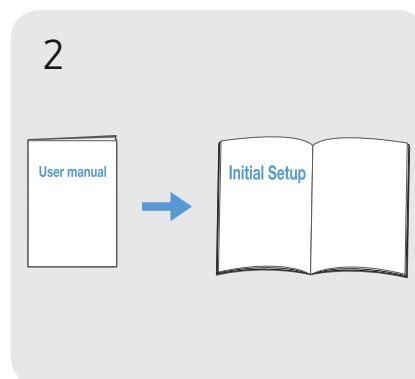

INITIAL SETUP