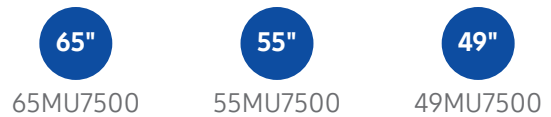

PRODUCT HIGHLIGHTS

- 4K Color Drive Pro
- 4K HDR Pro
- Smart TV with One Remote
- MR120

SIZE CLASS

The Samsung MU7500 Curved Ultra HDTV redefines the viewing experience by producing a wider range of colors with 4K Color Drive Pro and a High Dynamic Range (HDR) picture. Our new Smart TV user-interface (UI), the new Smart Remote Controller with voice navigation capability provides faster access to your favorite streaming content choices and more.

MODELS

MODEL: 65MU7500
ORDER CODE: UN65MU7500FXZA

SCREEN SIZE CLASS: 65"

SCREEN DIAGONAL MEASUREMENT: 64.5"

UPC CODE: 887276202631

COUNTRY OF ORIGIN: Mexico

DIMENSIONS (INCHES W x H x D):

- **TV WITHOUT STAND:** 57.1 x 33.1 x 4.5
- **TV WITH STAND:** 57.1 x 36.3 x 15.1
- **SHIPPING:** 63.1 x 38.1 x 8.9
- **STAND FOOTPRINT:** 41.8 x 10.8 x 15.1

SCREEN SIZE CLASS: 55"

SCREEN DIAGONAL MEASUREMENT: 54.6"

UPC CODE: 887276202594

COUNTRY OF ORIGIN: Mexico

DIMENSIONS (INCHES W x H x D):

- **TV WITHOUT STAND:** 48.5 x 28.1 x 3.8
- **TV WITH STAND:** 48.5 x 30.9 x 13.2
- **SHIPPING:** 55.1 x 32.2 x 8.2
- **STAND FOOTPRINT:** 34.3 x 9.8 x 13.2

ORDER CODE: UN49MU7500FXZA

SCREEN SIZE CLASS: 49"

SCREEN DIAGONAL MEASUREMENT: 48.5"

UPC CODE: 887276202617

COUNTRY OF ORIGIN: Mexico

DIMENSIONS (INCHES W x H x D):

- **TV WITHOUT STAND:** 43.1 x 25.1 x 4.1
- **TV WITH STAND:** 43.1 x 27.9 x 13.2
- **SHIPPING:** 49.2 x 29.3 x 8.1
- **STAND FOOTPRINT:** 34.3 x 9.8 x 13.2