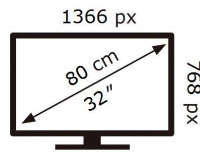

ENERGY

SAMSUNG

UE32N4000AK

44 kWh/1000h

2019/2013