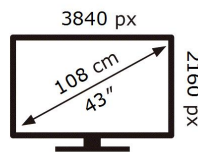

ENERGY

SAMSUNG

QE43Q60RAT

85 kWh/1000h

ABCDEF **G**

120 kWh/1000h

2019/2013