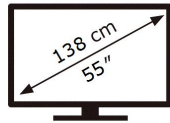

ENERGY

SAMSUNG

QE55Q950RBL

350 kWh/1000h

ABCDEF **G**

360 kWh/1000h

7680 px

4320 px