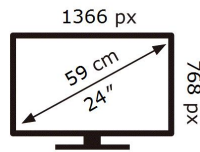

ENERGY

SAMSUNG

UE24N4305AK

21 kWh/1000h

2019/2013