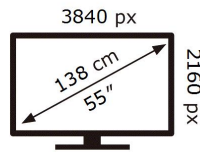

**ENERGY**

SAMSUNG

QE55Q67RAT

**130** kWh/1000h

ABCDEF **G**

**150** kWh/1000h

2019/2013