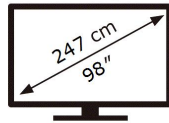

ENERGY

SAMSUNG

GQ98Q950RGT

850 kWh/1000h

ABCDEF **G**

860 kWh/1000h

7680 px

4320 px