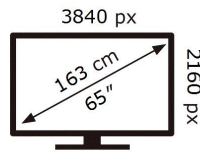

ENERGY

SAMSUNG

UE65TU8070U

137 kWh/1000h

ABCDEF **G**

175 kWh/1000h

2019/2013