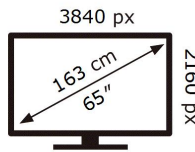

ENERGY

SAMSUNG

UE65TU7170U

137 kWh/1000h

ABCDEF **G**

180 kWh/1000h

2019/2013