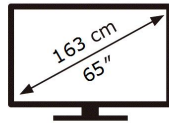

ENERGY

SAMSUNG

QE65LS03TAU

151 kWh/1000h

ABCDEF **G**

180 kWh/1000h

3840 px

2160 px