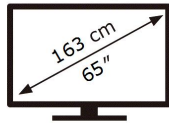

ENERGY

SAMSUNG

QE65Q900TST

409 kWh/1000h

ABCDEF **G**

442 kWh/1000h

7680 px

4320 px