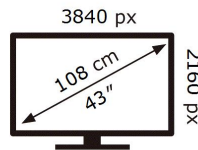

ENERGY

SAMSUNG

UE43TU7170U

83 kWh/1000h

ABCDEF **G**

120 kWh/1000h

2019/2013